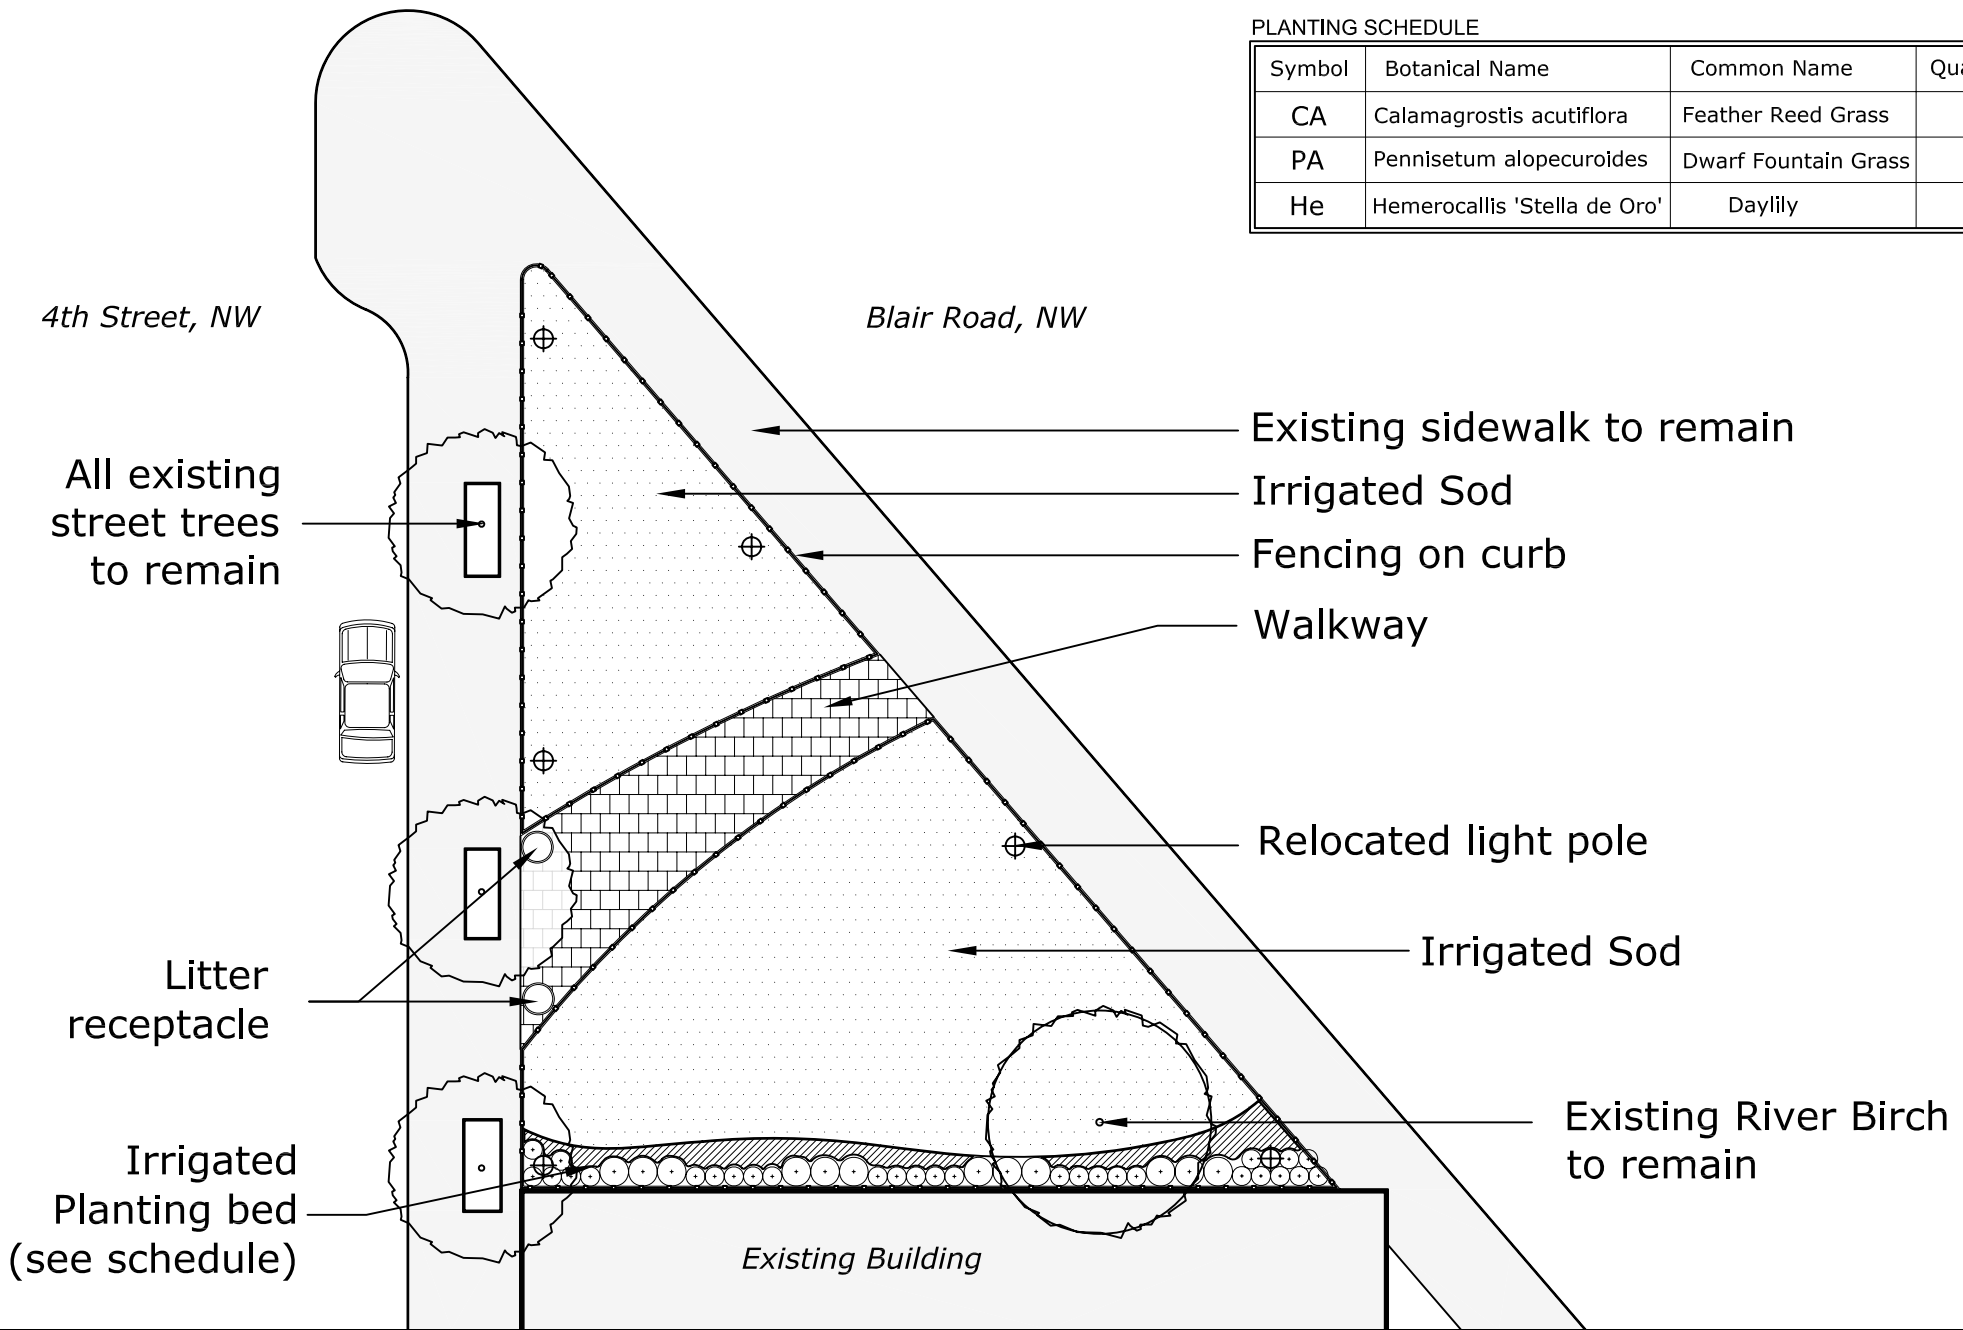

PLANTING SCHEDULE

Symbol	Botanical Name	Common Name	Quantity	Size	Spacing	Notes
CA	Calamagrostis acutiflora	Feather Reed Grass	12	2 gallon	36" OC	'Karl Foerster'
PA	Pennisetum alopecuroides	Dwarf Fountain Grass	29	2 gallon	24" OC	'Hameln'
He	Hemerocallis 'Stella de Oro'	Daylily	70	3" pot	18" OC	

LEGEND

	Calamagrostis acutiflora
	Pennisetum alopecuroides
	Hemerocallis 'Stella de Oro'

TRIANGLE PARK; 4TH AND BLAIR RD, NW.  
**ILLUSTRATIVE DRAWING, NOT FOR CONSTRUCTION**

ITEMS LISTED SUBJECT TO CHANGE BASED ON BUDGET AND SITE CONDITIONS  
 Sep 2012; Joint Effort Between Department of Parks and Recreation & Department of General Services